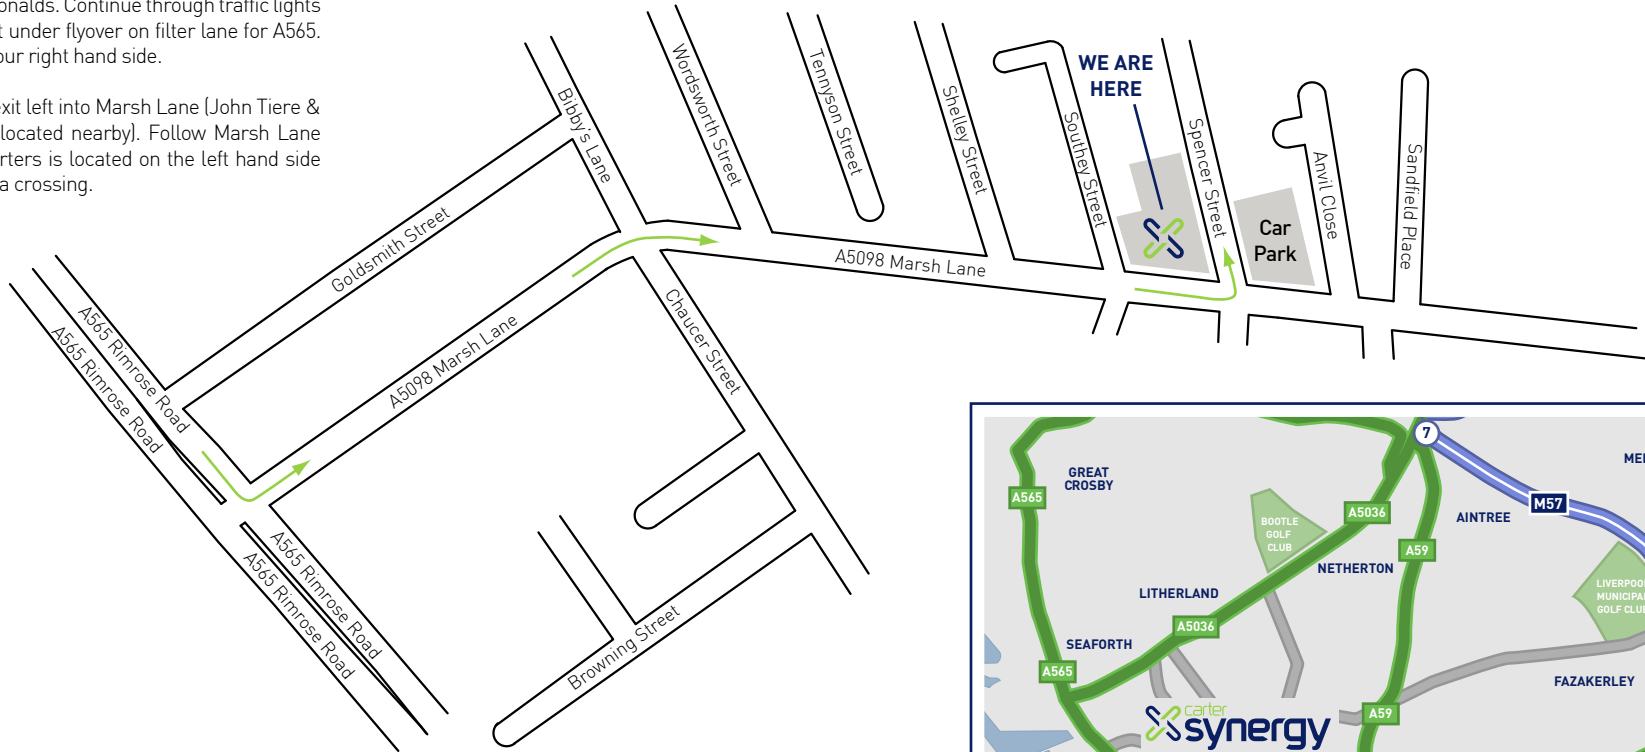

HOW TO FIND US

From the South:-

M6(N) to J21A, exit left onto M62 and continue until J6. Exit right onto M57(N) and follow to the end (J7) Switch Island. Exit second left onto *A5036 towards Bootle/Docks. Pass The Packetsteamer Travel Inn on your right and continue along the dual carriageway past McDonalds. Continue through traffic lights to A565. Exit immediate left under flyover on filter lane for A565. The docks are located on your right hand side.

At the second set of lights exit left into Marsh Lane (John Tiers & Co. and Sheds 'R' Us are located nearby). Follow Marsh Lane around to the right and Carters is located on the left hand side just before the second zebra crossing.

From the North:-

M6(S) to J26, exit right on to M58 and follow to end (J7) Switch Island. *Pick up A5036 direction instructions from the South