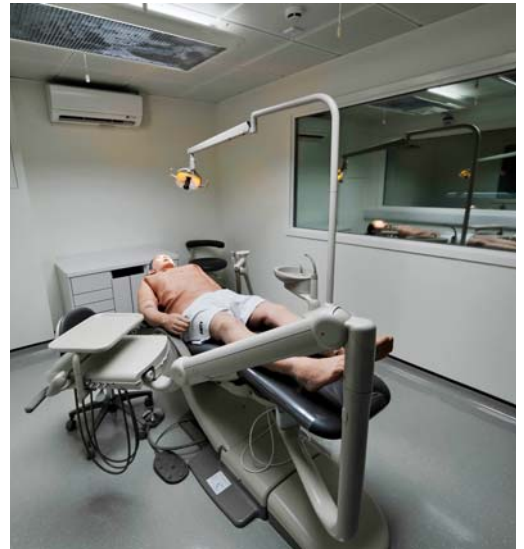

Project Archive

A selection of photographs taken on completion of the project.

Carter Synergy Limited
Redhill Road
Hay Mills
Birmingham B25 8EY

Call: 0121 250 1000
Fax: 0121 250 1250
Email: sales@cartersynergy.com
Click: www.cartersynergy.com